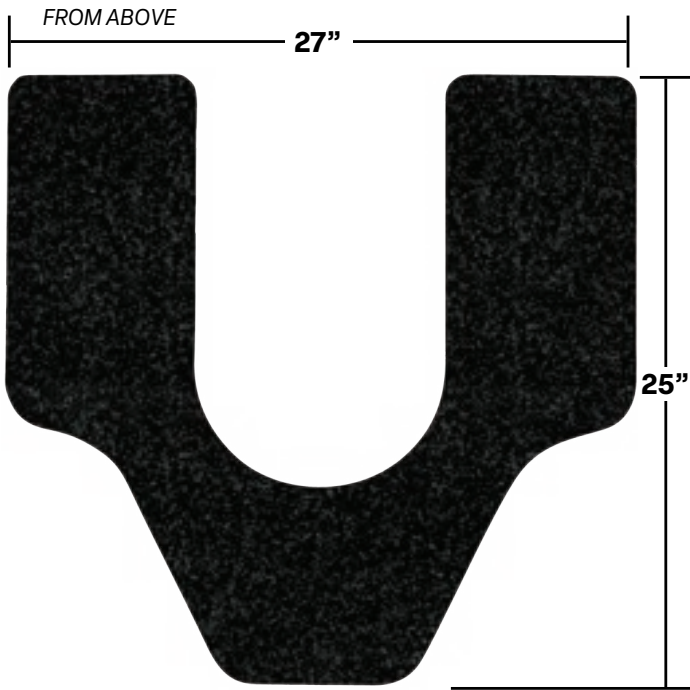

WIZKID ANTIMICROBIAL COMMODE MATS

SPEC SHEET

WizKid
Antimicrobial Mats

OVERVIEW

Designed to catch any moisture that escapes the toilet, eliminates odor through the antimicrobial treatment, rubber backing keeps it in place, air dries like an entryway mat, and it keeps a restroom cleaner in between cleanings.

DETAILS

Item Code	Description
WKC-20001-BL	Commode Mat - Black

Wholesale: $10.65   Prompt: $10.12

COMPOSITION

- Top layer is comprised of a nonwoven, needlepunch polyester (PET) - 12.6 oz
- Fibers are pretreated with an antimicrobial
- The backing is comprised of a 10 oz., blended rubber

WizKid
PRODUCTS

2187 Pennsylvania Ave
York, PA 17404
(717) 845-1504

ALL PRODUCTS
ARE PROUDLY
MADE IN THE USA